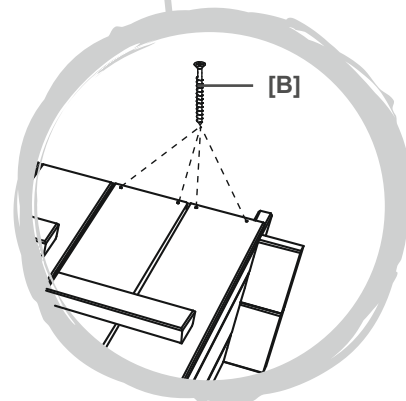

[06] x 2

[08] x 4

[A] x 16

07

[B] x 16

EN Use

FR Utilisation

PL Użytkowanie

520 cm

Assembly and Installation

Place on a level surface at least 2m from any structure or obstruction such as fence, garage, house, overhanging branches, laundry lines or electrical cables