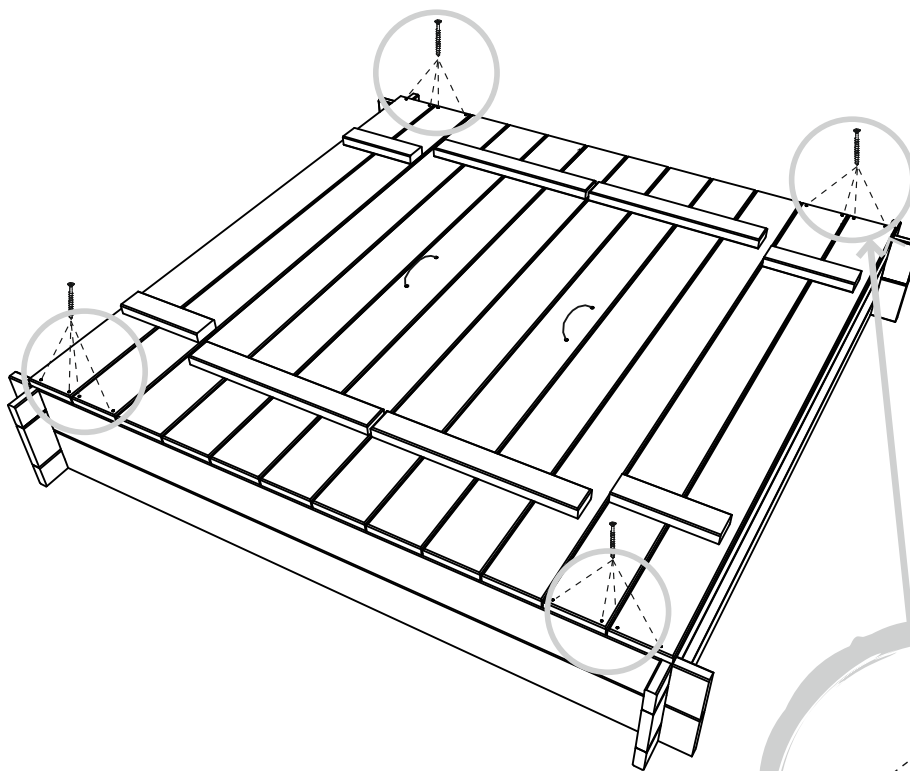

[06] x 2

[08] x 4

[A] x 16

07

[B] x 16

EN Use

FR Utilisation

PL Użytkowanie

520 cm

Assembly and Installation

Place on a level surface at least 2m from any structure or obstruction such as fence, garage, house, overhanging branches, laundry lines or electrical cables