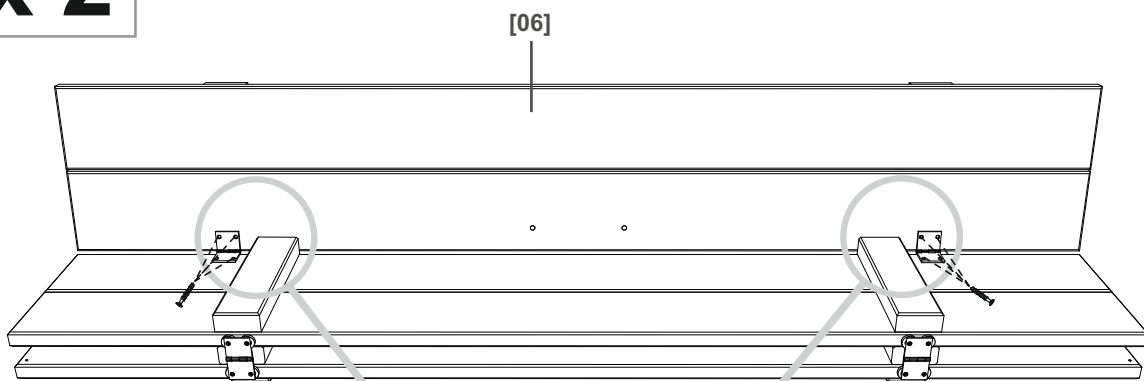

x 2

[04] x 2

[05] x 2

[08] x 4

[C] x 16

[E] x 16

05

x 2

[06] x 2

[08] x 4

[A] x 16

07

[B] x 16

EN Use

FR Utilisation

PL Użytkowanie

520 cm

Assembly and Installation

Place on a level surface at least 2m from any structure or obstruction such as fence, garage, house, overhanging branches, laundry lines or electrical cables